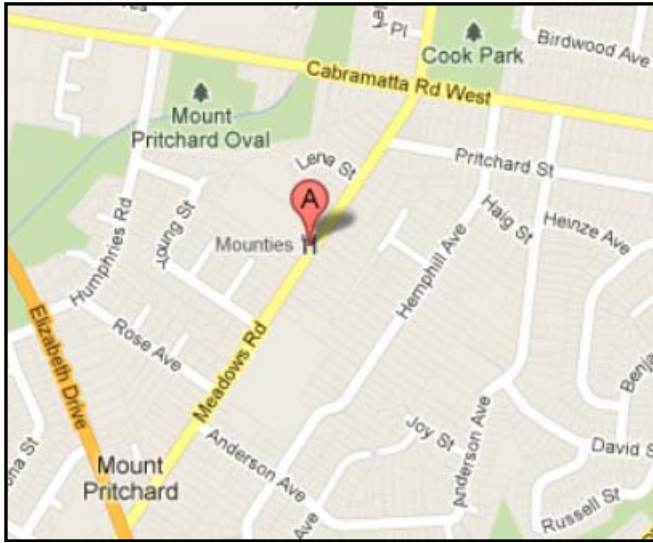

## LIVERPOOL – Mt Pritchard

**Mounties:** 101 Meadows Road, Mount Pritchard

Phone: (02) 9211 4110 (Broadway Office)

Email: enquiries@barmax.com.au

**Courses held at this location:**

**Dress regulations for this location:**

### Transport – How can I get there?

**CAR** – Plenty of parking available at the club at no charge.

**BUS** – Call 131500 or visit [www.sydneybuses.info](http://www.sydneybuses.info)

**TRAIN** – The Closest train stations are Cabramatta and Liverpool however they are about 3-4 km away and can take up to an hour to get there.