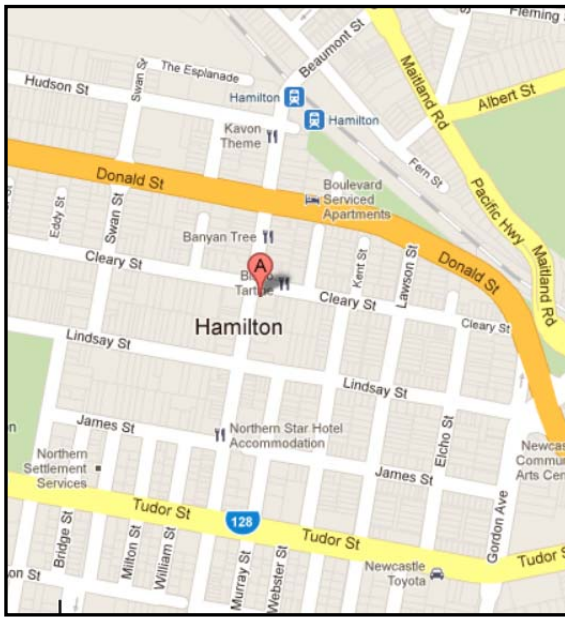

NEWCASTLE – Hamilton

Gallipoli Legion Club: 3 Beaumont St, Hamilton
(near Hamilton Train Station)

Courses held at this location:

RSA **RCG** **1st AID**

Kent Hotel: 59-61 Beaumont St, Hamilton

Courses held at this location:

Transport – How can I get there?

CAR – Street parking is available, try to avoid parking on Beaumont Street. For the Gallipoli Club there is parking off Eva street.

BUS – Take any bus to Hamilton station or along Beaumont St,

TRAIN – From Hamilton Station, go south 1 block along Beaumont St to Gallipoli Club, further south to the Kent Hotel.

Please call 131 500 or visit www.131500.com.au for up to date travel information.